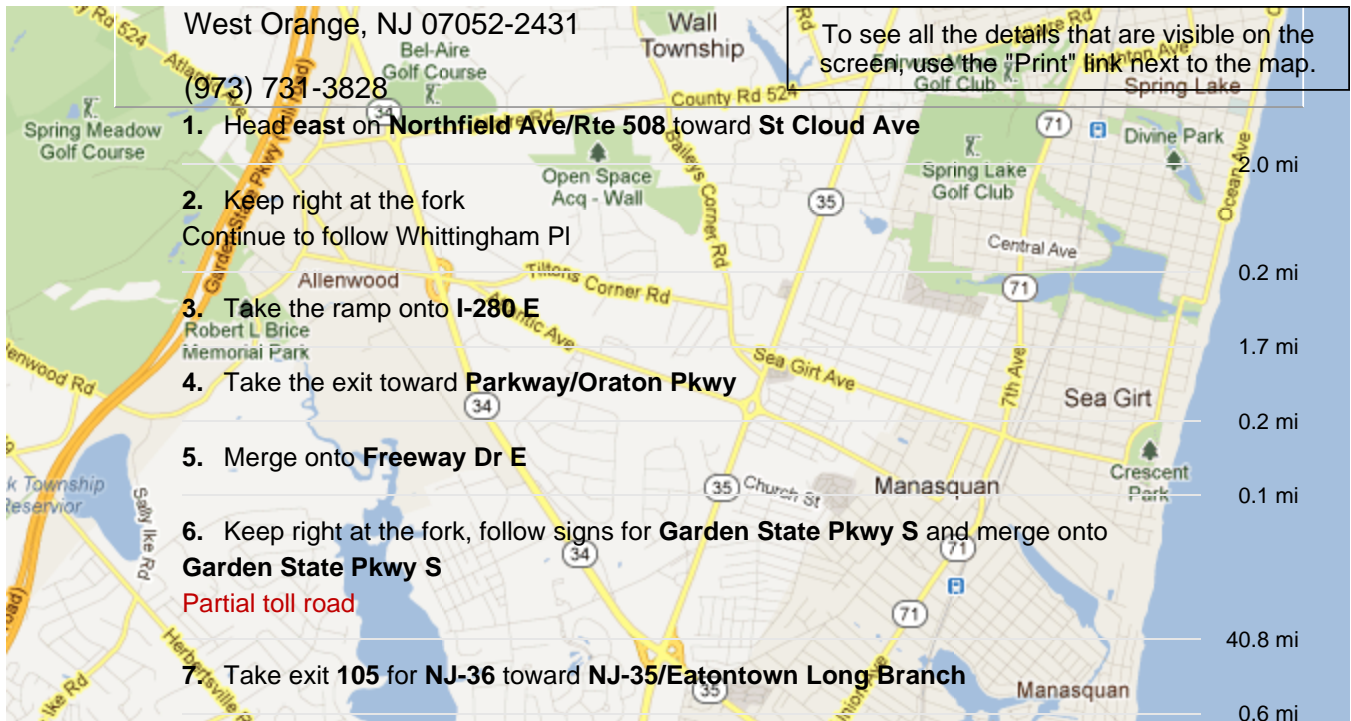

Driving directions to 118 S Station Ave, Avon-by-the-Sea, NJ 07717

This route has tolls.

Richard J Codey Arena
560 Northfield Ave

1. Head east on **Northfield Ave/Rte 508** toward **St Cloud Ave**
2. Keep right at the fork
Continue to follow **Whittingham Pl**
3. Take the ramp onto **I-280 E**
4. Take the exit toward **Parkey/Oraton Pkwy**
5. Merge onto **Freeway Dr E**
6. Keep right at the fork, follow signs for **Garden State Pkwy S** and merge onto **Garden State Pkwy S**
Partial toll road
7. Take exit **105** for **NJ-36** toward **NJ-35/Eatontown Long Branch**
8. Keep left at the fork and merge onto **NJ-36 E** 0.3 mi
9. Turn right onto **Hope Rd** 0.5 mi
10. Take the ramp onto **NJ-18 S** 5.9 mi
11. Exit onto **NJ-33 E/Corlies Ave** 0.3 mi
12. Slight right onto **W Sylvania Ave** 1.5 mi
13. Continue onto **NJ-35 S** 0.4 mi
14. Exit on the left onto **Sylvania Ave** 0.3 mi
15. Turn right onto **Main St** 0.2 mi
16. Turn right onto **Washington Ave** 236 ft
17. Turn left onto **S Station Ave**
Destination will be on the right 30 ft

B **118 S Station Ave**
Avon-by-the-Sea, NJ 07717

These directions are for planning purposes only. You may find that construction projects, traffic, weather, or other events may cause conditions to differ from the map results, and you should plan your route accordingly. You must obey all signs or notices regarding your route.

Map data ©2012 Google